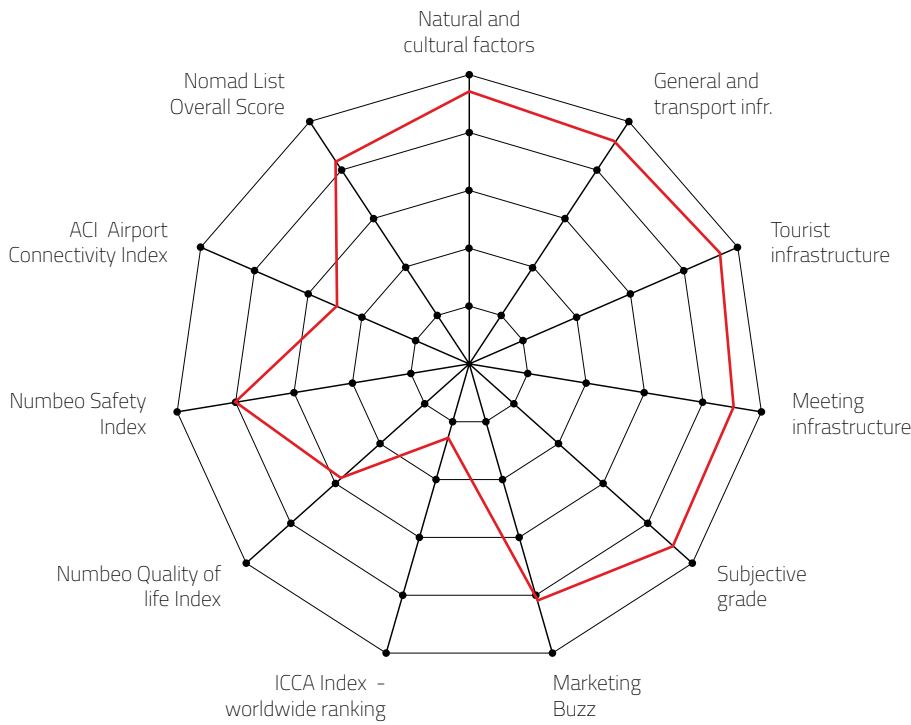

OVERALL PERFORMANCE IN 2022

Natural and cultural factors	4.81
General and transport infrastructure	4.59
Tourist infrastructure	4.78
Meeting infrastructure	4.49
Subjective grade	4.63
Marketing Buzz	4.01
ICCA Index - worldwide ranking	1.25
Numbeo Quality of life Index	2.95
Numbeo Safety Index	4.01
ACI Airport Connectivity Index	2.48
GDS Index	NA
Nomad List Overall Score	4.11
FINAL GRADE	3.80

SIX YEARS RESULTS FROM 2017 TO 2022

Year	2017	2018	2019	2020	2021	2022
FINAL GRADE	NA	NA	3.71	3.75	3.77	3.80