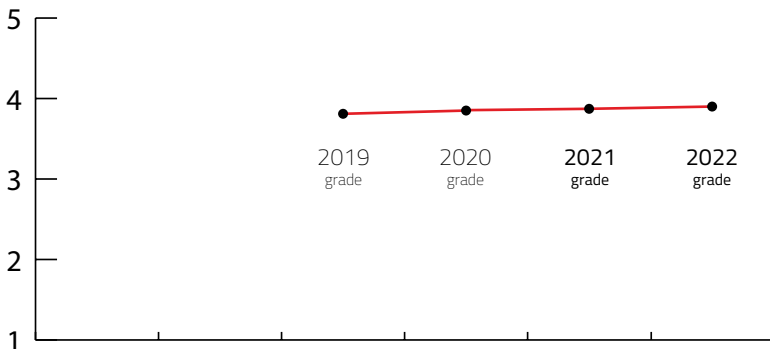

VARNA, BULGARIA

3,76

Destination Final Grade from 2017 to 2022

Sources: Kongres Magazine MTLG, ICCA, Numbeo, ACI Europe

NUMBEO Quality of Life Index (higher is better) is an estimation of overall quality of life by using empirical formula which takes into account purchasing power index (higher is better), pollution index (lower is better), house price to income ratio (lower is better), cost of living index (lower is better), safety index (higher is better), health care index (higher is better), traffic commute time index (lower is better) and climate index (higher is better). www.numbeo.com

NUMBEO Safety Index (higher is better) is an estimation of overall level of safety in a given city or a country. www.numbeo.com

ACI Europe Airport Connectivity (higher is better) is based on the SEO NetScan connectivity model, which measures airport connectivity in a more comprehensive way. It measures the number and quality of direct/non-stop connections as well as indirect connections via other airports. The NetScan model brings the most relevant connection components of every single market (frequency, travel time, connecting time) together into a single indicator: the Airport Connectivity Index. www.aci-europe.org

Individual grades explanation:

- 5 excellent meetings destination
- 4 quality meetings destination
- 3 recommendable meetings destination
- 2 average meetings destination
- 1 so-so

FOR MORE ABOUT MEETING EXPERIENCE INDEX VISIT:

<https://kongres-magazine.eu/mtlg-meetologues-of-new-europe/>

KONGRES
NEW EUROPE MEETINGS INDUSTRY MAGAZINE

TOLERANCA

TOLERANCA MARKETING d.o.o.
Štíhova 4, 1000 Ljubljana, Slovenia
T: +386 (0)1 430 51 03
E: gorazd.cad@toleranca.eu
www.toleranca.eu