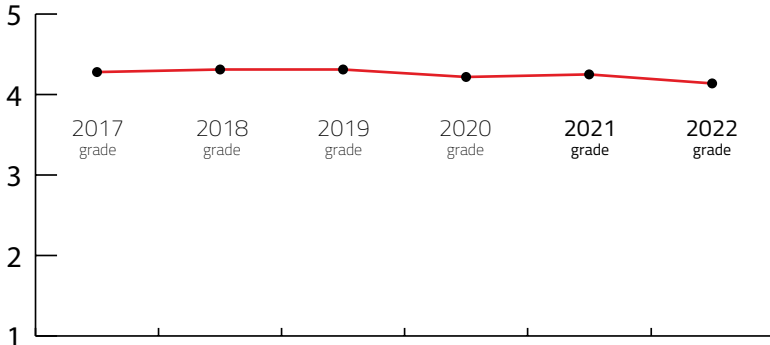

Index: Banquet hall maximum capacity / Maximum hall capacity in theatre style	158,73 lower is better
Index: Hotel Rooms / Maximum hall capacity in theatre style	9,45 lower is better

## SIX YEARS RESULTS FROM 2017 TO 2022

Year	2017	2018	2019	2020	2021	2022
<b>FINAL GRADE</b>	<b>4.28</b>	<b>4.31</b>	<b>4.31</b>	<b>4.22</b>	<b>4.25</b>	<b>4.14</b>