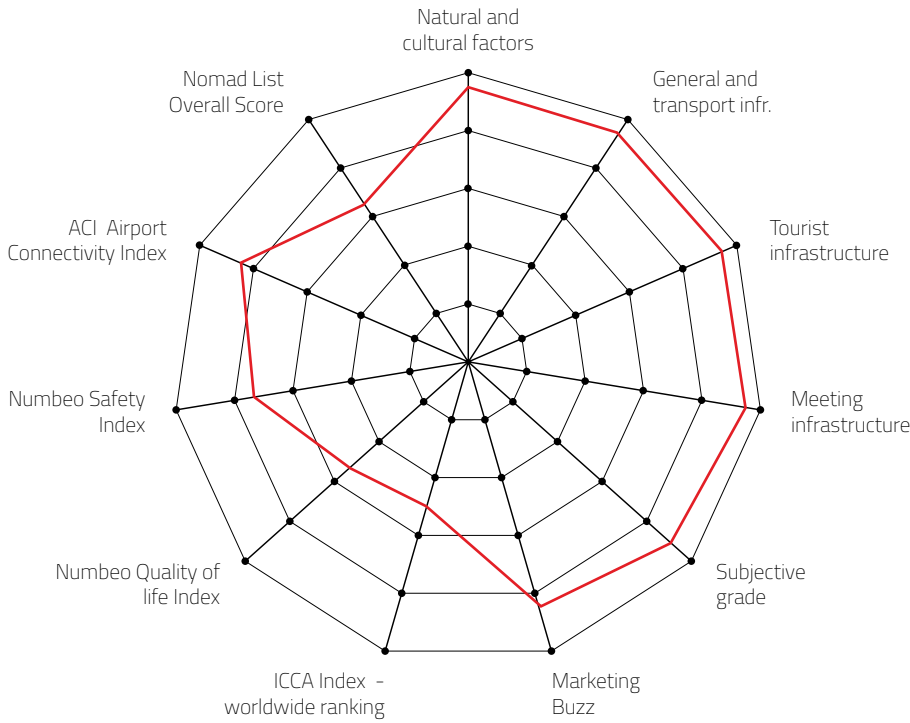

OVERALL PERFORMANCE IN 2022

Natural and cultural factors	4.86
General and transport infrastructure	4.74
Tourist infrastructure	4.75
Meeting infrastructure	4.85
Subjective grade	4.63
Marketing Buzz	4.20
ICCA Index - worldwide ranking	2.57
Numbeo Quality of life Index	2.78
Numbeo Safety Index	3.83
ACI Airport Connectivity Index	4.21
GDS Index	NA
Nomad List Overall Score	3.24
FINAL GRADE	4.14

SIX YEARS RESULTS FROM 2017 TO 2022

Year	2017	2018	2019	2020	2021	2022
FINAL GRADE	4.28	4.31	4.31	4.22	4.25	4.14