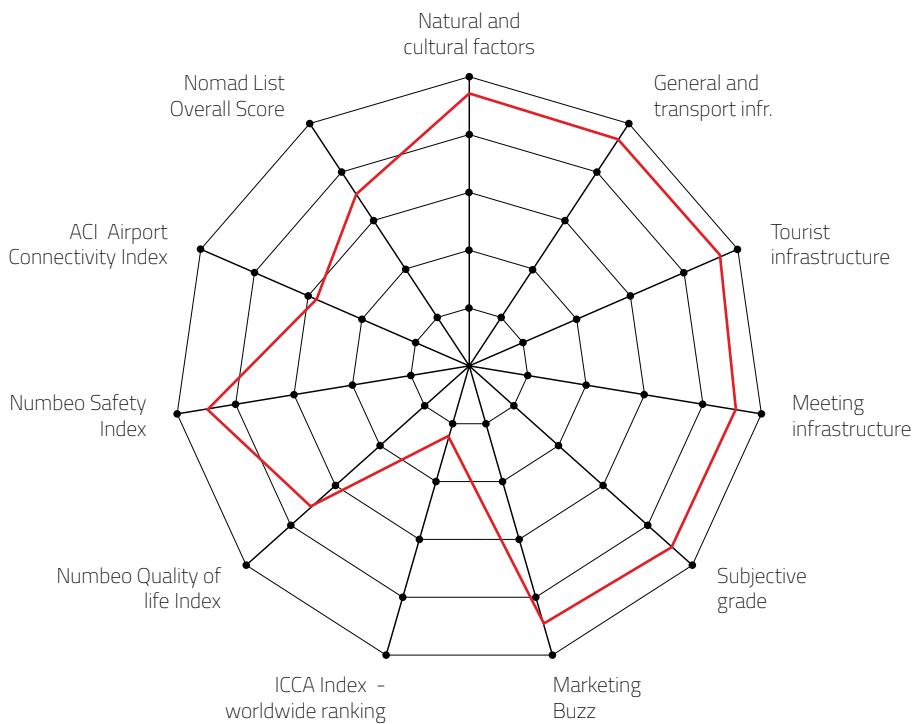

OVERALL PERFORMANCE IN 2022

Natural and cultural factors	4.77
General and transport infrastructure	4.75
Tourist infrastructure	4.75
Meeting infrastructure	4.66
Subjective grade	4.60
Marketing Buzz	4.44
ICCA Index - worldwide ranking	1.25
Numbeo Quality of life Index	3.66
Numbeo Safety Index	4.45
ACI Airport Connectivity Index	2.95
GDS Index	NA
Nomad List Overall Score	3.06
FINAL GRADE	4.04

SIX YEARS RESULTS FROM 2017 TO 2022

Year	2017	2018	2019	2020	2021	2022
FINAL GRADE	4.06	4.13	4.00	4.05	4.07	4.04