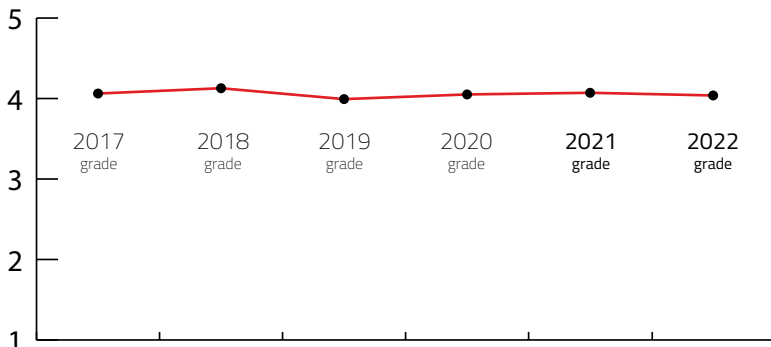

Index: Banquet hall maximum capacity / Maximum hall capacity in theatre style	265,00 lower is better
Index: Hotel Rooms / Maximum hall capacity in theatre style	205,03 lower is better

## SIX YEARS RESULTS FROM 2017 TO 2022

Year	2017	2018	2019	2020	2021	2022
<b>FINAL GRADE</b>	<b>4.06</b>	<b>4.13</b>	<b>4.00</b>	<b>4.05</b>	<b>4.07</b>	<b>4.04</b>