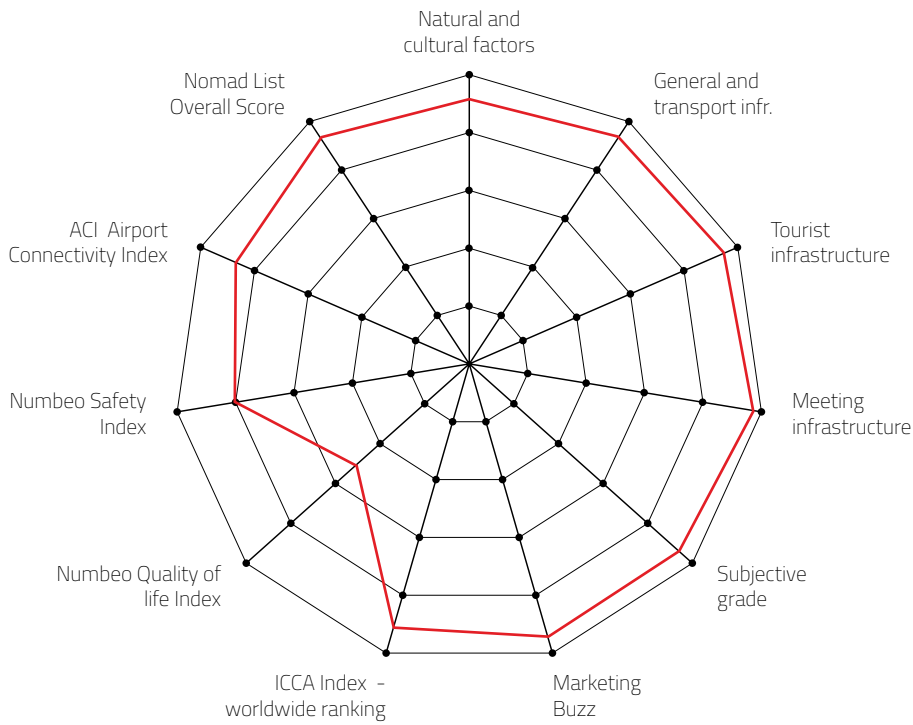

OVERALL PERFORMANCE IN 2022

Natural and cultural factors	4.63
General and transport infrastructure	4.72
Tourist infrastructure	4.89
Meeting infrastructure	4.96
Subjective grade	4.79
Marketing Buzz	4.81
ICCA Index - worldwide ranking	4.73
Numbeo Quality of life Index	2.67
Numbeo Safety Index	4.01
ACI Airport Connectivity Index	4.34
GDS Index	NA
Nomad List Overall Score	4.81
FINAL GRADE	4.45

SIX YEARS RESULTS FROM 2017 TO 2022

Year	2017	2018	2019	2020	2021	2022
FINAL GRADE	4.39	4.43	4.48	4.50	4.50	4.45