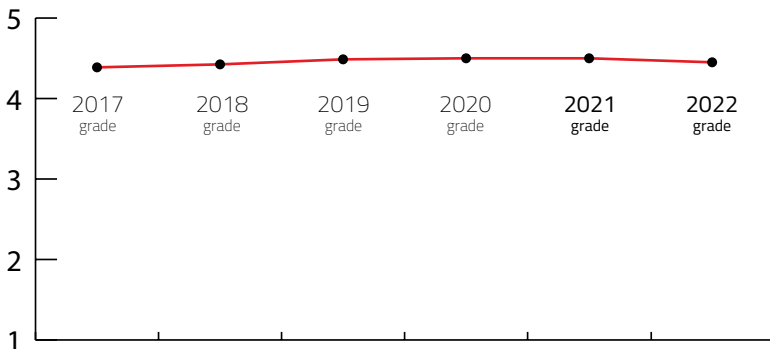

WARSAW, POLAND

4,46

Destination Final Grade from 2017 to 2022

Sources: Kongres Magazine MTLG, ICCA, Numbeo, ACI Europe

NUMBEO Quality of Life Index (higher is better) is an estimation of overall quality of life by using empirical formula which takes into account purchasing power index (higher is better), pollution index (lower is better), house price to income ratio (lower is better), cost of living index (lower is better), safety index (higher is better), health care index (higher is better), traffic commute time index (lower is better) and climate index (higher is better). www.numbeo.com

NUMBEO Safety Index (higher is better) is an estimation of overall level of safety in a given city or a country. www.numbeo.com

ACI Europe Airport Connectivity (higher is better) is based on the SEO NetScan connectivity model, which measures airport connectivity in a more comprehensive way. It measures the number and quality of direct/non-stop connections as well as indirect connections via other airports. The NetScan model brings the most relevant connection components of every single market (frequency, travel time, connecting time) together into a single indicator: the Airport Connectivity Index. www.aci-europe.org

Individual grades explanation:

- 5 excellent meetings destination
- 4 quality meetings destination
- 3 recommendable meetings destination
- 2 average meetings destination
- 1 so-so

FOR MORE ABOUT MEETING EXPERIENCE INDEX VISIT:

<https://kongres-magazine.eu/mtlg-meetologues-of-new-europe/>

KONGRES
NEW EUROPE MEETINGS INDUSTRY MAGAZINE

TOLERANCA

TOLERANCA MARKETING d.o.o.
Štíhova 4, 1000 Ljubljana, Slovenia
T: +386 (0)1 430 51 03
E: gorazd.cad@toleranca.eu
www.toleranca.eu