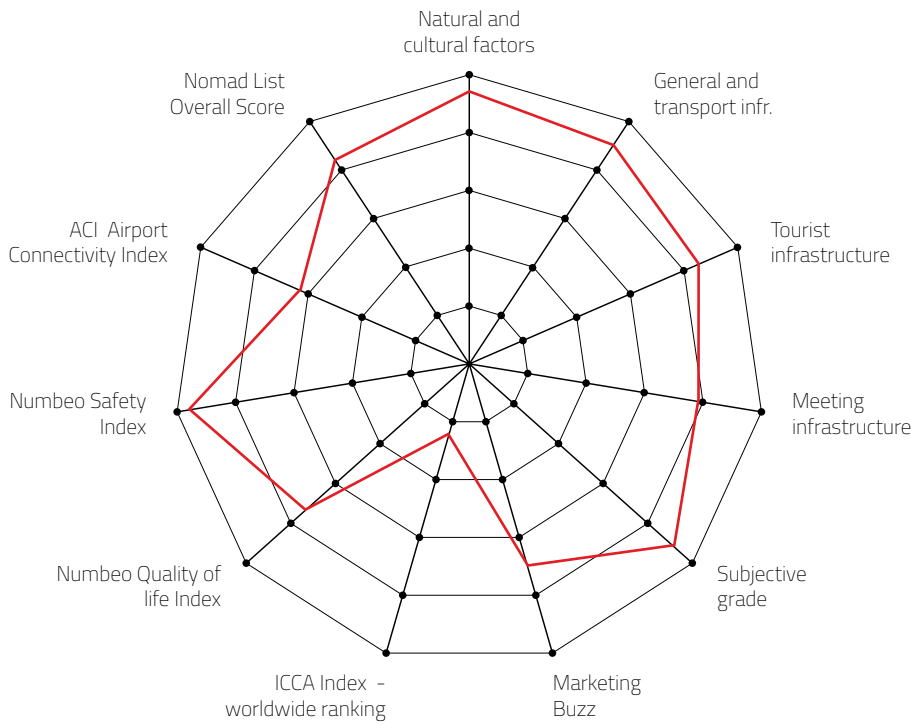

OVERALL PERFORMANCE IN 2022

Natural and cultural factors	4.80
General and transport infrastructure	4.45
Tourist infrastructure	4.22
Meeting infrastructure	3.97
Subjective grade	4.55
Marketing Buzz	3.58
ICCA Index - worldwide ranking	1.25
Numbeo Quality of life Index	3.82
Numbeo Safety Index	4.91
ACI Airport Connectivity Index	3.06
GDS Index	NA
Nomad List Overall Score	4.04
FINAL GRADE	3.86

SIX YEARS RESULTS FROM 2017 TO 2022

Year	2017	2018	2019	2020	2021	2022
FINAL GRADE	3.63	3.71	3.76	3.84	3.86	3.86