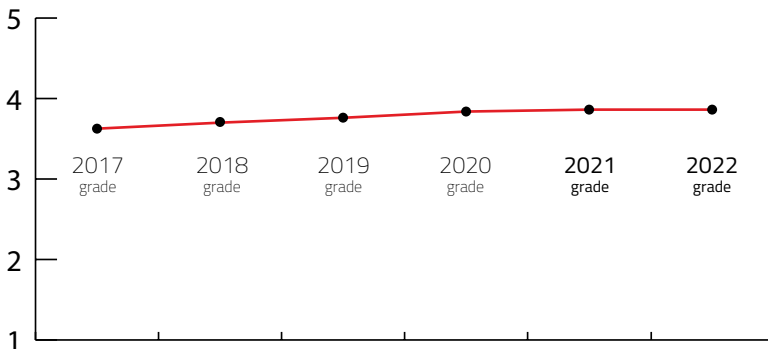

**ZELNI KRAS,
SLOVENIA**

3,78

Destination Final Grade from 2017 to 2022

Sources: Kongres Magazine MTLG, ICCA, Numbeo, ACI Europe

NUMBEO Quality of Life Index (higher is better) is an estimation of overall quality of life by using empirical formula which takes into account purchasing power index (higher is better), pollution index (lower is better), house price to income ratio (lower is better), cost of living index (lower is better), safety index (higher is better), health care index (higher is better), traffic commute time index (lower is better) and climate index (higher is better). www.numbeo.com

NUMBEO Safety Index (higher is better) is an estimation of overall level of safety in a given city or a country. www.numbeo.com

ACI Europe Airport Connectivity (higher is better) is based on the SEO NetScan connectivity model, which measures airport connectivity in a more comprehensive way. It measures the number and quality of direct/non-stop connections as well as indirect connections via other airports. The NetScan model brings the most relevant connection components of every single market (frequency, travel time, connecting time) together into a single indicator: the Airport Connectivity Index. www.aci-europe.org

Individual grades explanation:

- 5 excellent meetings destination
- 4 quality meetings destination
- 3 recommendable meetings destination
- 2 average meetings destination
- 1 so-so

FOR MORE ABOUT MEETING EXPERIENCE INDEX VISIT:

<https://kongres-magazine.eu/mtlg-meetologues-of-new-europe/>

KONGRES
NEW EUROPE MEETINGS INDUSTRY MAGAZINE

TOLERANCA

TOLERANCA MARKETING d.o.o.
Štihova 4, 1000 Ljubljana, Slovenia
T: +386 (0)1 430 51 03
E: gorazd.cad@toleranca.eu
www.toleranca.eu